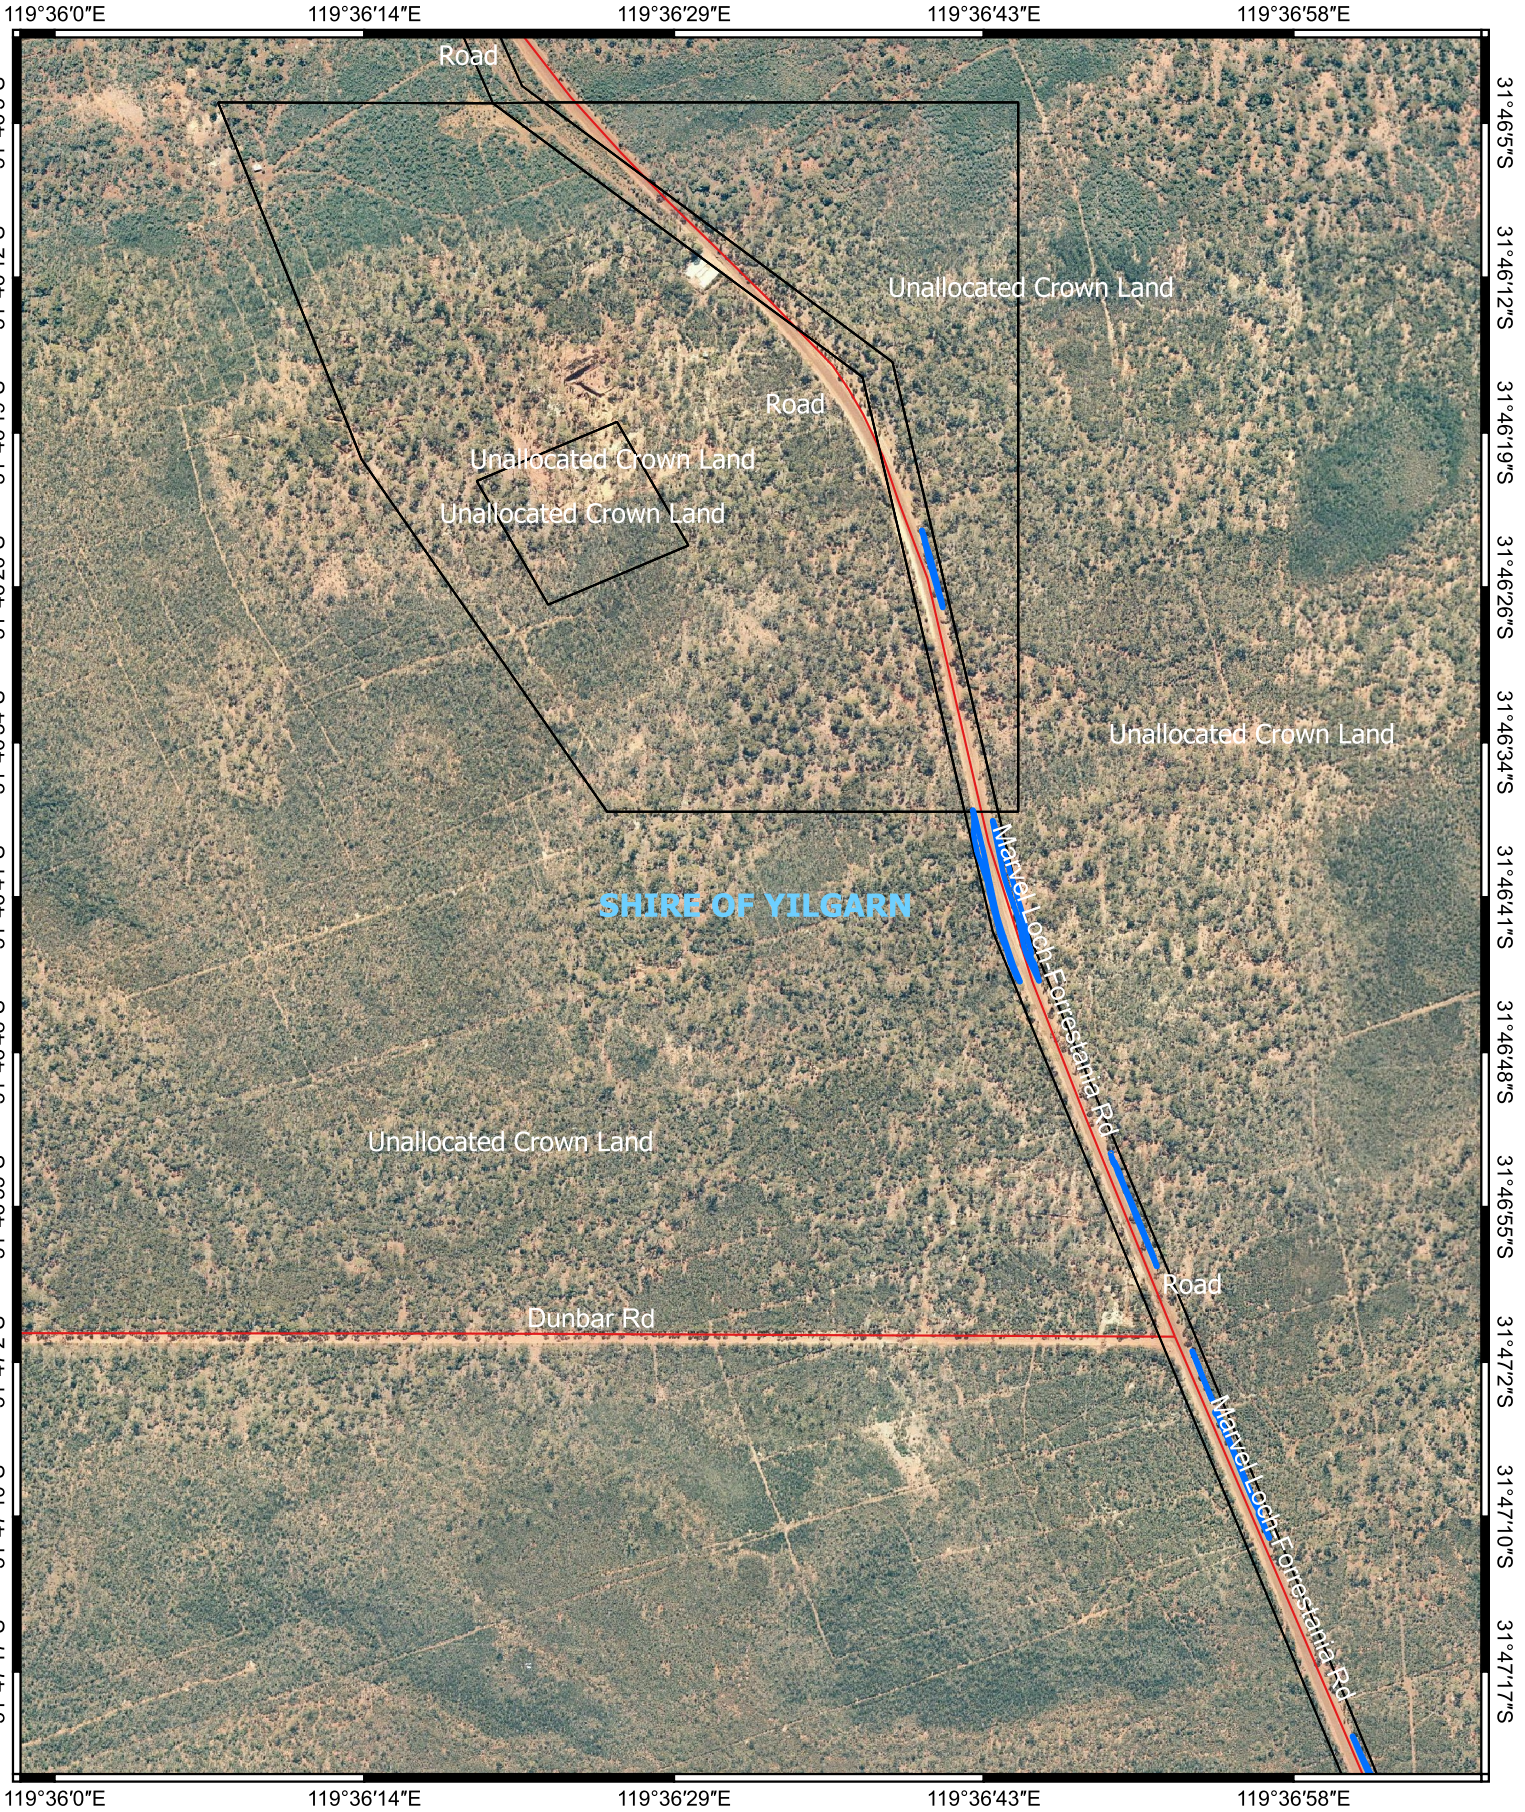

CPS 10544/1 - Map S

Legend	Local Government Authorities	 0 250 500 m 1:7,000 Projection: GDA2020	 GOVERNMENT OF WESTERN AUSTRALIA
CPS areas applied to clear	Roads		
Land Tenure	Road Classification		
	Minor		